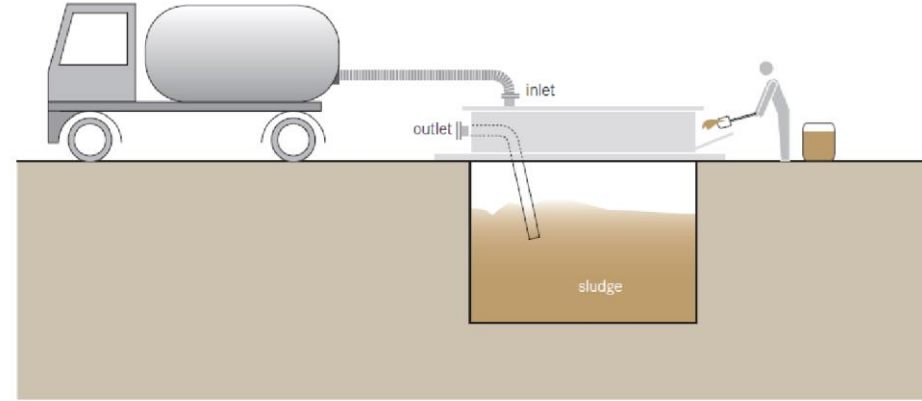

Transfer Stations – பரிமாற்ற நிலையம்

Underground Holding Tanks